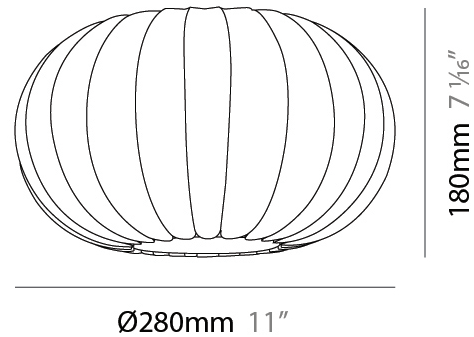

PROJECT	_____
TYPE	_____
SPECIFIER	_____
QUANTITY	_____
DATE	_____

LIZ SURFACE

D62034

base number

1. To build a product code in our configurator select the specify button on the base model # product page
2. To build a manual product code on this datasheet choose from the options listed below in blue font and add the suffix to the base model #

GENERAL

Series: Liz
Brand: Linea Zero
Division: Design
Mounting Type: Surface
Mounting Location: Ceiling
Subcategory: Ambient

PHYSICAL

Shape: Abstract
Diameter (mm): 280
Diameter (in): 11
Height (mm): 180
Height (in): 7 1/16
Light Distribution: Omnidirectional
Diffuser: Polilux™ Shade - Transparent
Fixture Finish: WHI
Fixture Material: Polilux™/ Metal holder

ELECTRICAL

Number of Lamps: 1
Lamp Type: LED Retrofit
Bulb Included: Bulb Not Included
Max. Wattage Per Lamp (W): 7
Lamp Base: E26
Input Voltage (V): 120
Lamp Voltage (V): 120

LED

OPTICAL

RATINGS AND CERTIFICATIONS

Certified By: Certified for North American Standards
IP rating: IP20