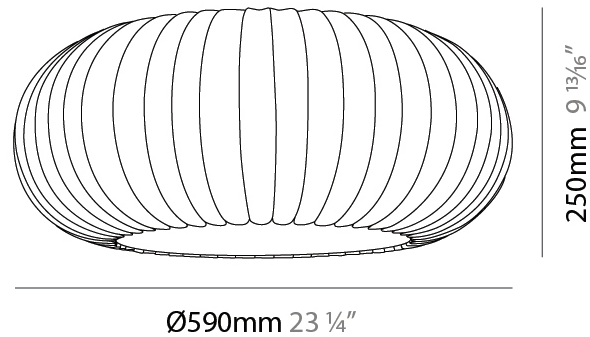

PROJECT
TYPE
SPECIFIER
QUANTITY
DATE

LIZ SUSPENSION

D62036

base number

1. To build a product code in our configurator select the specify button on the base model # product page
2. To build a manual product code on this datasheet choose from the options listed below in blue font and add the suffix to the base model #

GENERAL

Series: Liz
Brand: Linea Zero
Division: Design
Mounting Type: Suspension
Mounting Location: Ceiling
Subcategory: Pendant

PHYSICAL

Shape: Abstract
Diameter (mm): 590
Diameter (in): 23 1/4
Height (mm): 250
Height (in): 9 13/16
Light Distribution: Omnidirectional
Diffuser: Polilux™ Shade - Transparent
Fixture Finish: WHI
Fixture Material: Polilux™/ Metal holder

ELECTRICAL

Number of Lamps: 3
Lamp Type: LED Retrofit
Bulb Included: Bulb Not Included
Max. Wattage Per Lamp (W): 7
Lamp Base: E26
Input Voltage (V): 120
Lamp Voltage (V): 120

LED

OPTICAL

RATINGS AND CERTIFICATIONS

Certified By: Certified for North American Standards
IP rating: IP20