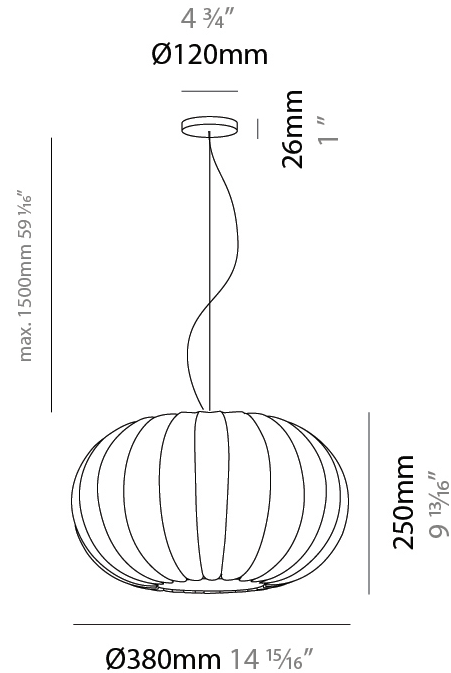

PROJECT	
TYPE	
SPECIFIER	
QUANTITY	
DATE	

LIZ SUSPENSION

D61089

base number

1. To build a product code in our configurator select the specify button on the base model # product page
2. To build a manual product code on this datasheet choose from the options listed below in blue font and add the suffix to the base model #

GENERAL

Series: Liz
Brand: Linea Zero
Division: Design
Mounting Type: Suspension
Mounting Location: Ceiling
Subcategory: Pendant

PHYSICAL

Shape: Abstract
Diameter (mm): 380
Diameter (in): 14 ¹⁵/₁₆
Height (mm): 250
Height (in): 9 ¹³/₁₆
Light Distribution: Omnidirectional
Diffuser: Polilux™ Shade - Transparent
Fixture Finish: WHI
Fixture Material: Polilux™/ Metal holder

ELECTRICAL

Number of Lamps: 1
Lamp Type: LED Retrofit
Bulb Included: Bulb Not Included
Max. Wattage Per Lamp (W): 7
Lamp Base: E26
Input Voltage (V): 120
Lamp Voltage (V): 120

LED

OPTICAL

RATINGS AND CERTIFICATIONS

Certified By: Certified for North American Standards
IP rating: IP20