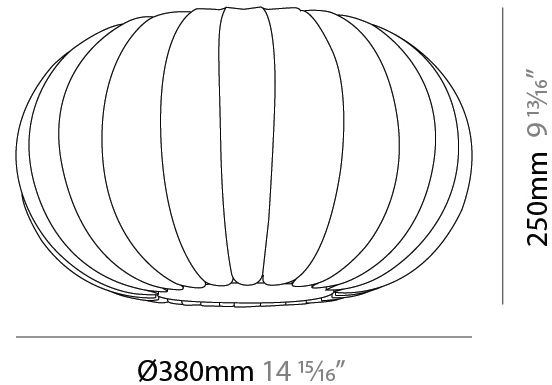

PROJECT	_____
TYPE	_____
SPECIFIER	_____
QUANTITY	_____
DATE	_____

LIZ SURFACE

D62035

base number

1. To build a product code in our configurator select the specify button on the base model # product page
2. To build a manual product code on this datasheet choose from the options listed below in blue font and add the suffix to the base model #

GENERAL

Series: Liz
Brand: Linea Zero
Division: Design
Mounting Type: Surface
Mounting Location: Ceiling
Subcategory: Ambient

PHYSICAL

Shape: Abstract
Diameter (mm): 380
Diameter (in): 14 ¹⁵/₁₆
Height (mm): 250
Height (in): 9 ¹³/₁₆
Light Distribution: Omnidirectional
Diffuser: Polilux™ Shade - Transparent
Fixture Finish: WHI
Fixture Material: Polilux™/ Metal holder

ELECTRICAL

Number of Lamps: 1
Lamp Type: LED Retrofit
Bulb Included: Bulb Not Included
Max. Wattage Per Lamp (W): 7
Lamp Base: E26
Input Voltage (V): 120
Lamp Voltage (V): 120

LED

OPTICAL

RATINGS AND CERTIFICATIONS

Certified By: Certified for North American Standards
IP rating: IP20